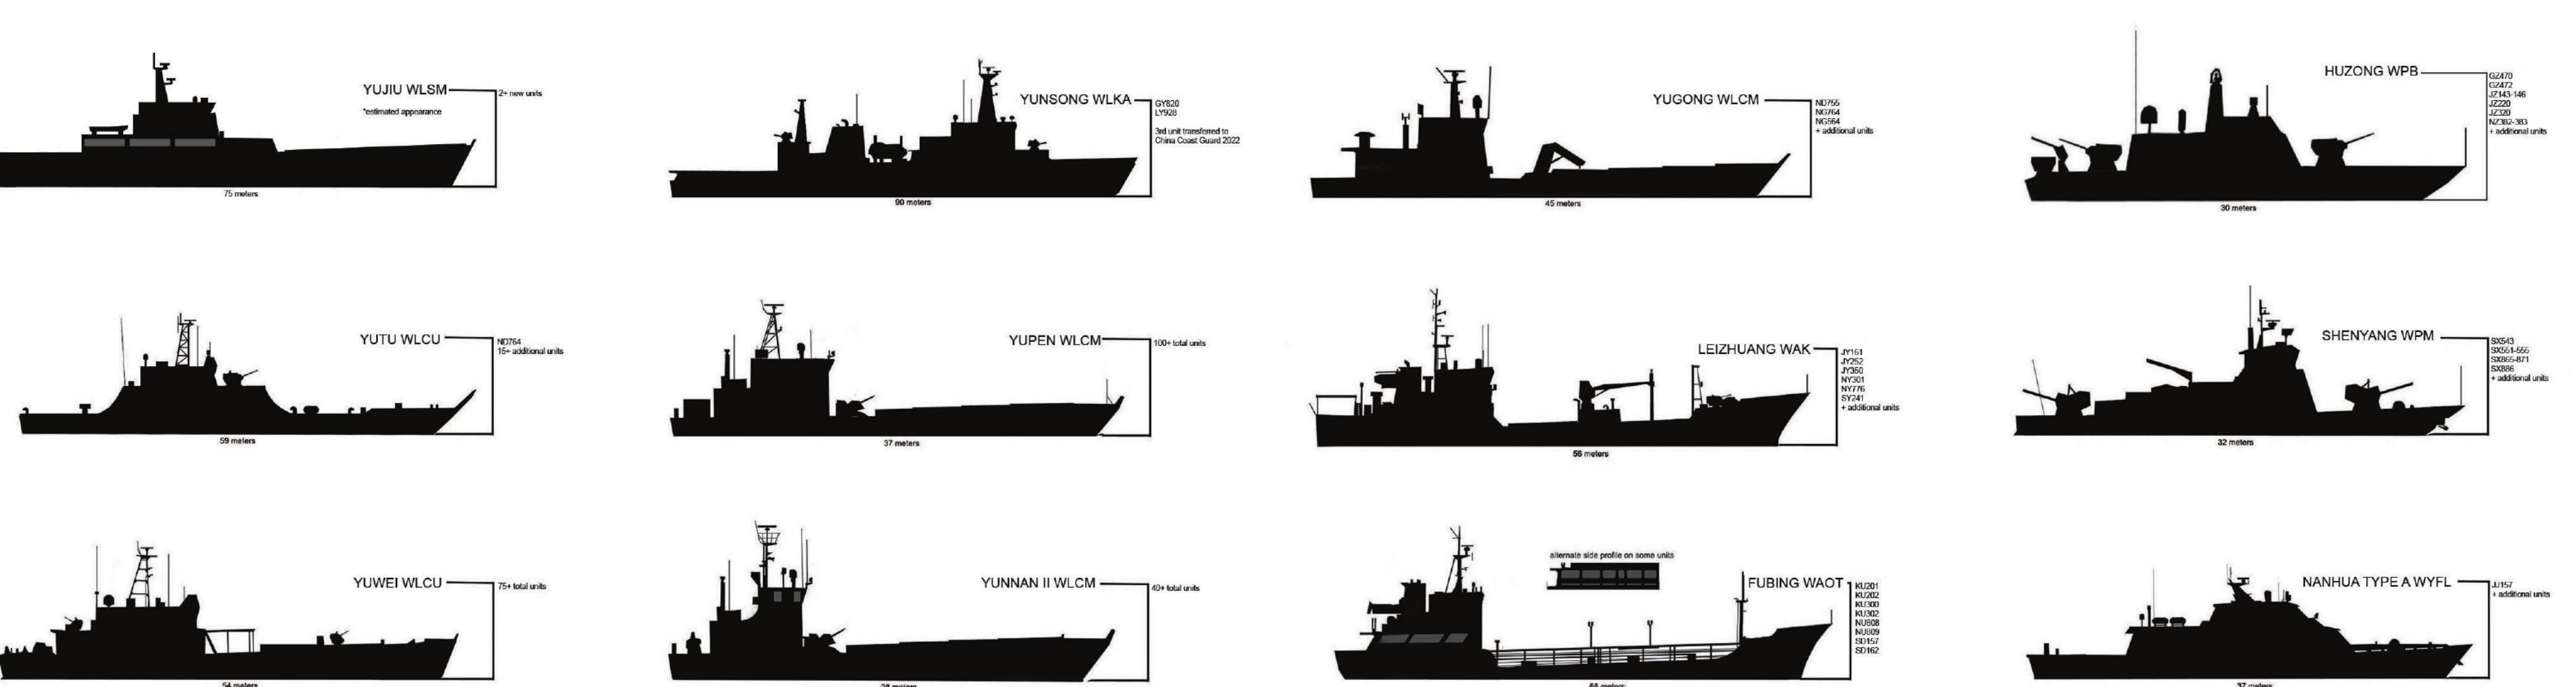

SANSHA CITY PATROL

OTHER GOVERNMENT ORGANIZATIONS

AMPHIBIOUS SHIPS AND CRAFT

MINE WARFARE SHIPS AND CRAFT

PEOPLE'S LIBERATION ARMY MARITIME TRANSPORT AND BORDER DEFENSE (MTS-MBDF)

MARITIME SAFETY ADMINISTRATION (MSA)

CHINA RESCUE (CRS)