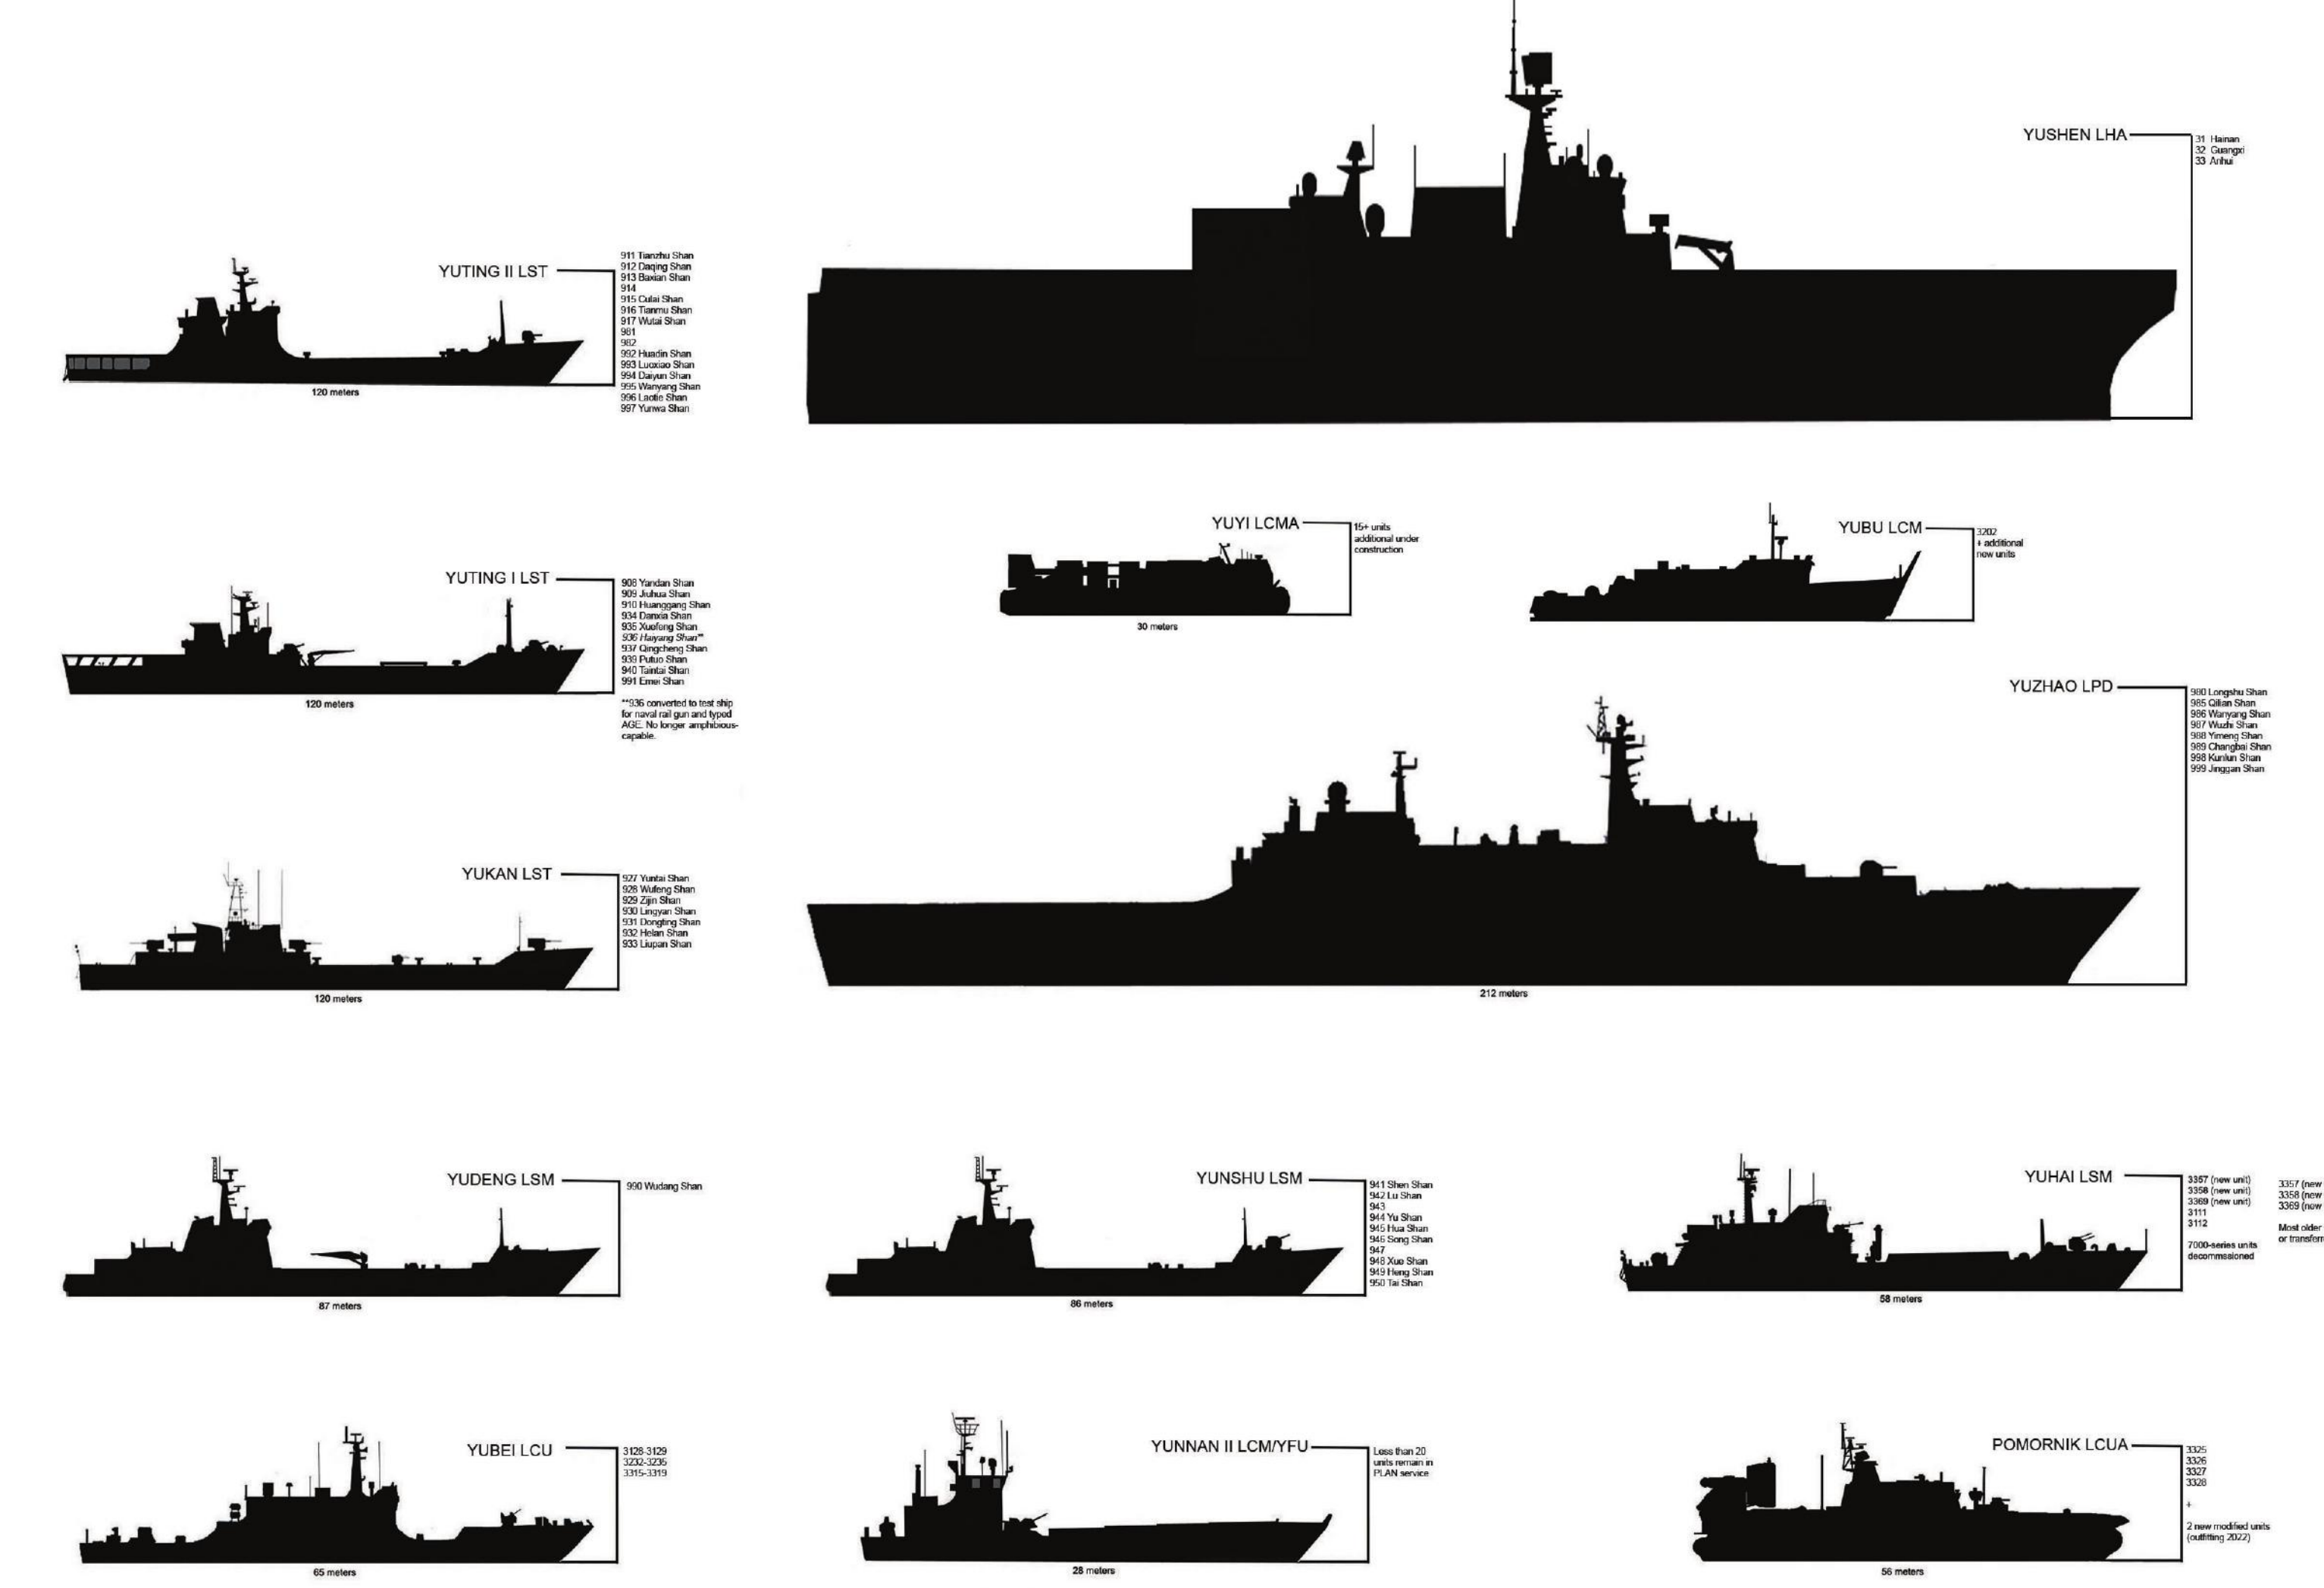

CHINA PEOPLE'S LIBERATION ARMY NAVY (PLAN), COAST GUARD, AND GOVERNMENT MARITIME FORCES

2022-2023 RECOGNITION AND IDENTIFICATION GUIDE

SURFACE COMBATANTS

NAVAL AUXILIARY SHIPS

CHINA COAST GUARD

MARITIME MILITIA

SANSHA CITY PATROL

OTHER GOVERNMENT ORGANIZATIONS

AMPHIBIOUS SHIPS AND CRAFT

MINE WARFARE SHIPS AND CRAFT

PEOPLE'S LIBERATION ARMY MARITIME TRANSPORT AND BORDER DEFENSE (MTS-MBDF)

MARITIME SAFETY ADMINISTRATION (MSA)

CHINA RESCUE (CRS)