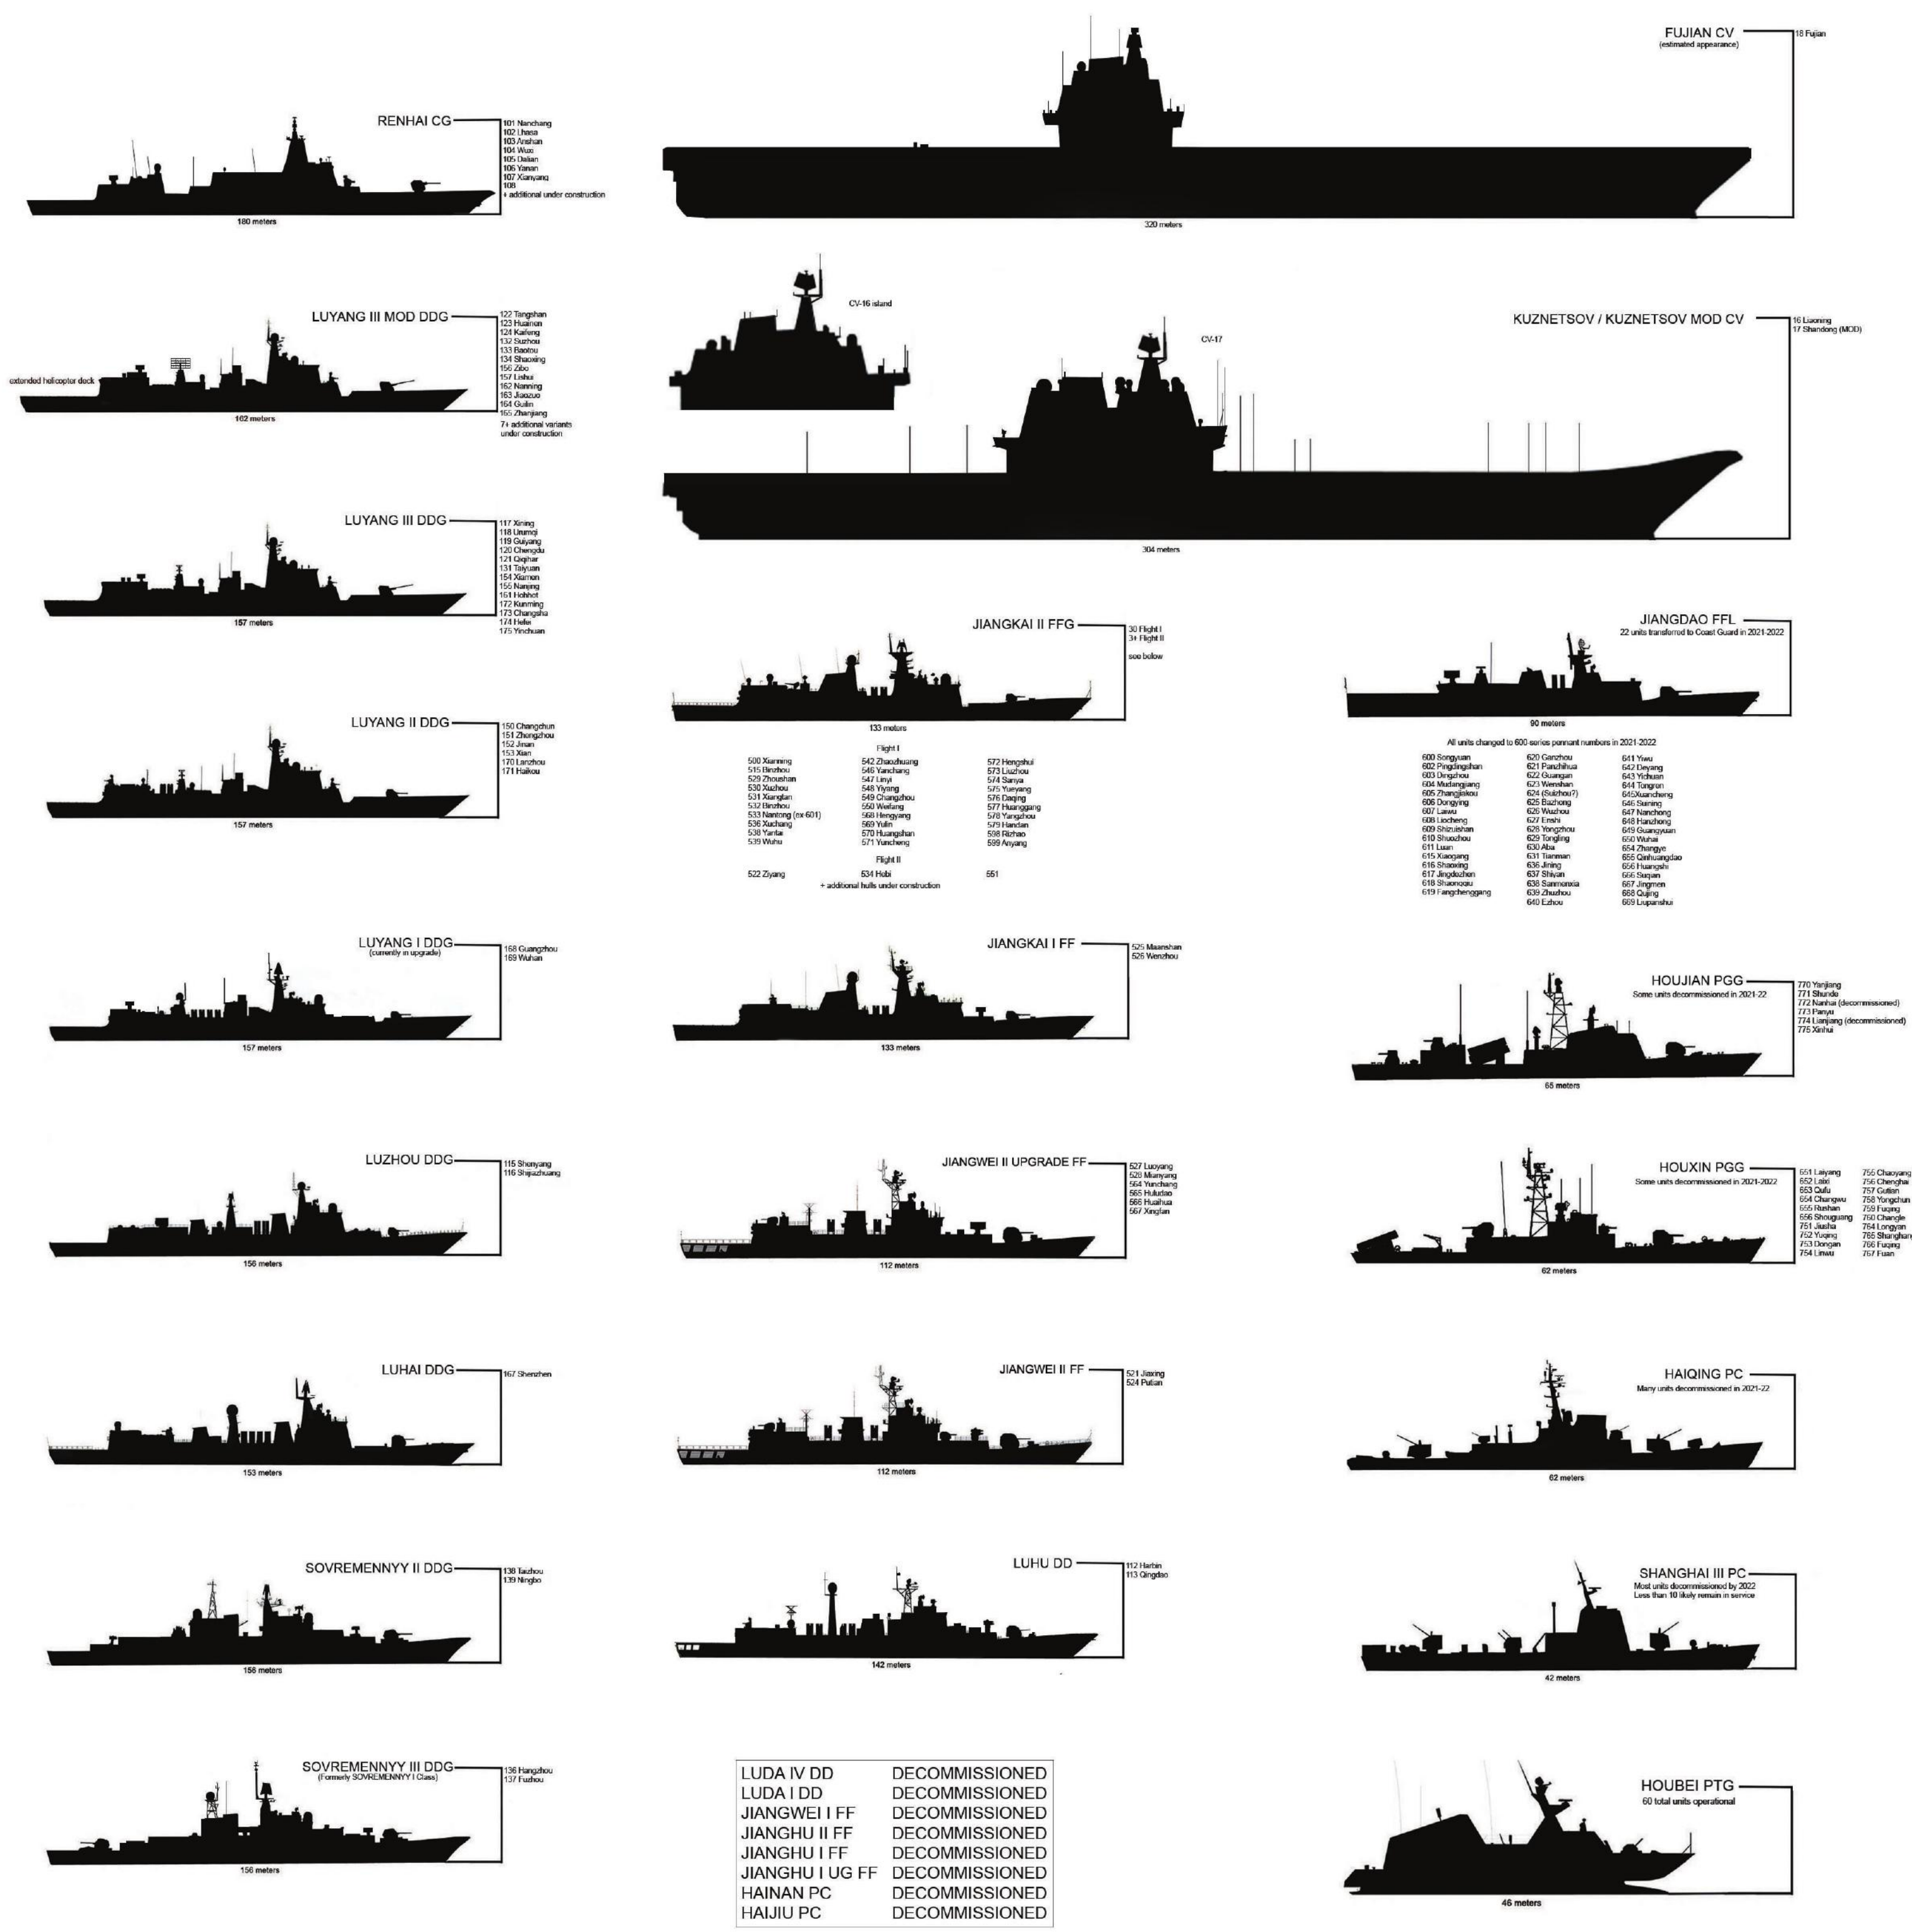

CHINA PEOPLE'S LIBERATION ARMY NAVY (PLAN), COAST GUARD, AND GOVERNMENT MARITIME FORCES

2022-2023 RECOGNITION AND IDENTIFICATION GUIDE

SURFACE COMBATANTS

NAVAL AUXILIARY SHIPS

CHINA COAST GUARD

MARITIME MILITIA

SANSHA CITY PATROL

OTHER GOVERNMENT ORGANIZATIONS

AMPHIBIOUS SHIPS AND CRAFT

MINE WARFARE SHIPS AND CRAFT

PEOPLE'S LIBERATION ARMY MARITIME TRANSPORT AND BORDER DEFENSE (MTS-MBDF)

MARITIME SAFETY ADMINISTRATION (MSA)

CHINA RESCUE (CRS)