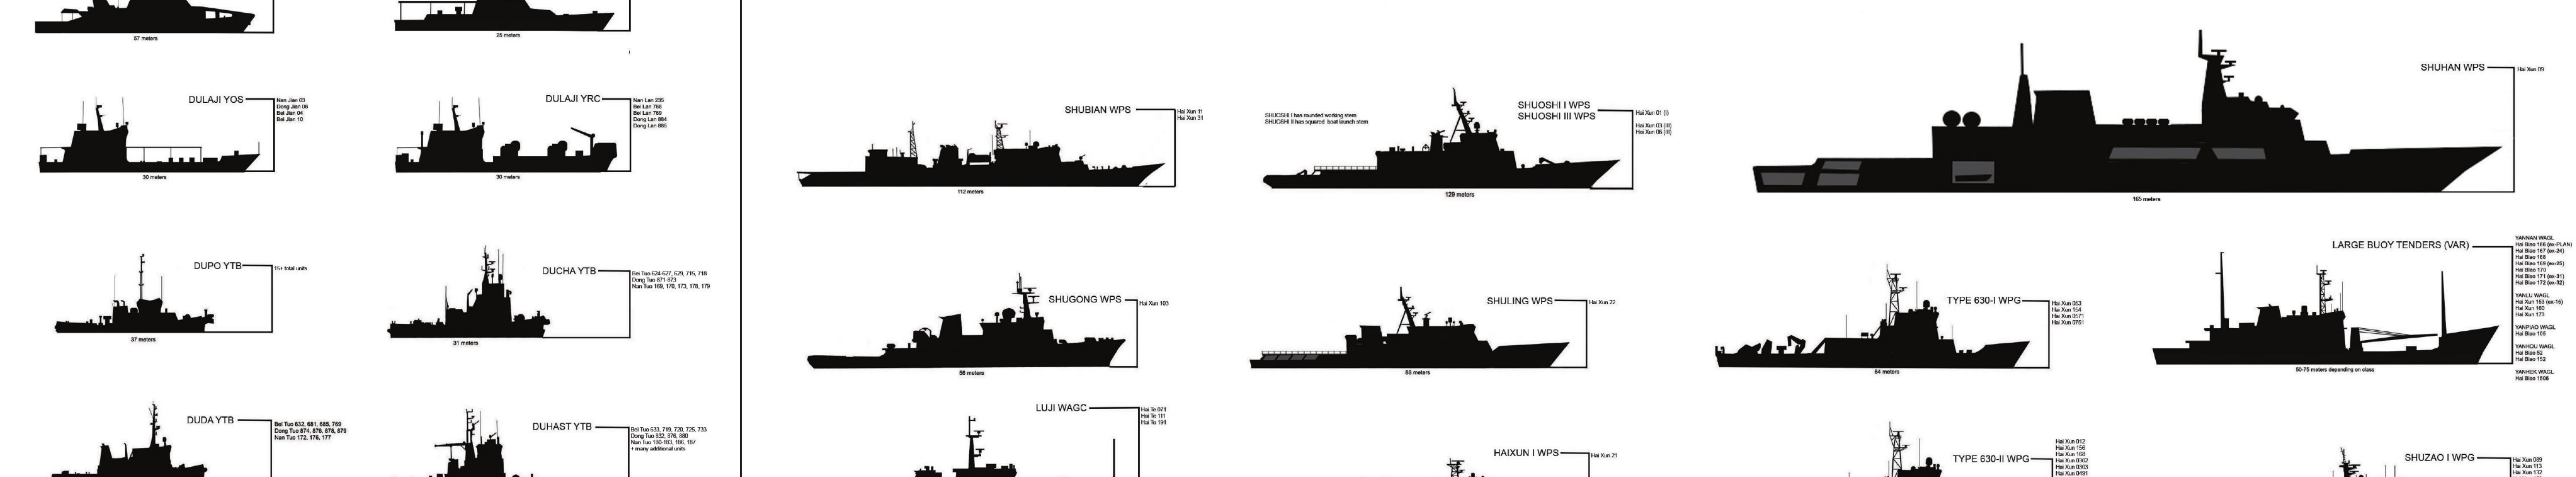

SANSHA CITY PATROL

OTHER GOVERNMENT ORGANIZATIONS

AMPHIBIOUS SHIPS AND CRAFT

MINE WARFARE SHIPS AND CRAFT

PEOPLE'S LIBERATION ARMY MARITIME TRANSPORT AND BORDER DEFENSE (MTS-MBDF)

MARITIME SAFETY ADMINISTRATION (MSA)

CHINA RESCUE (CRS)